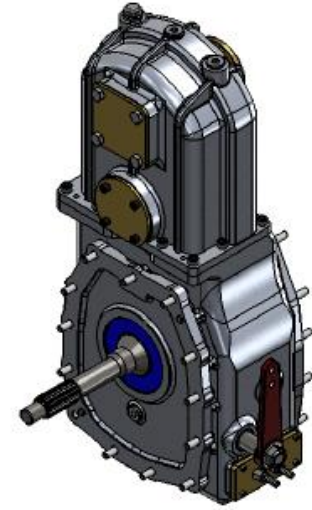

SWCH.107

SWCH.103