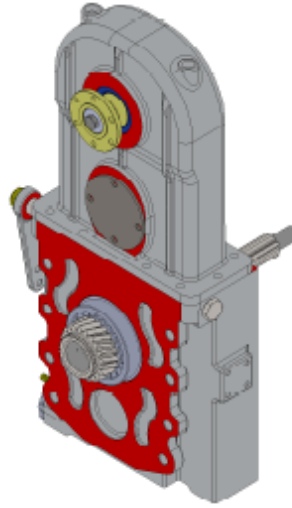

SWCH.106

SWCH.101