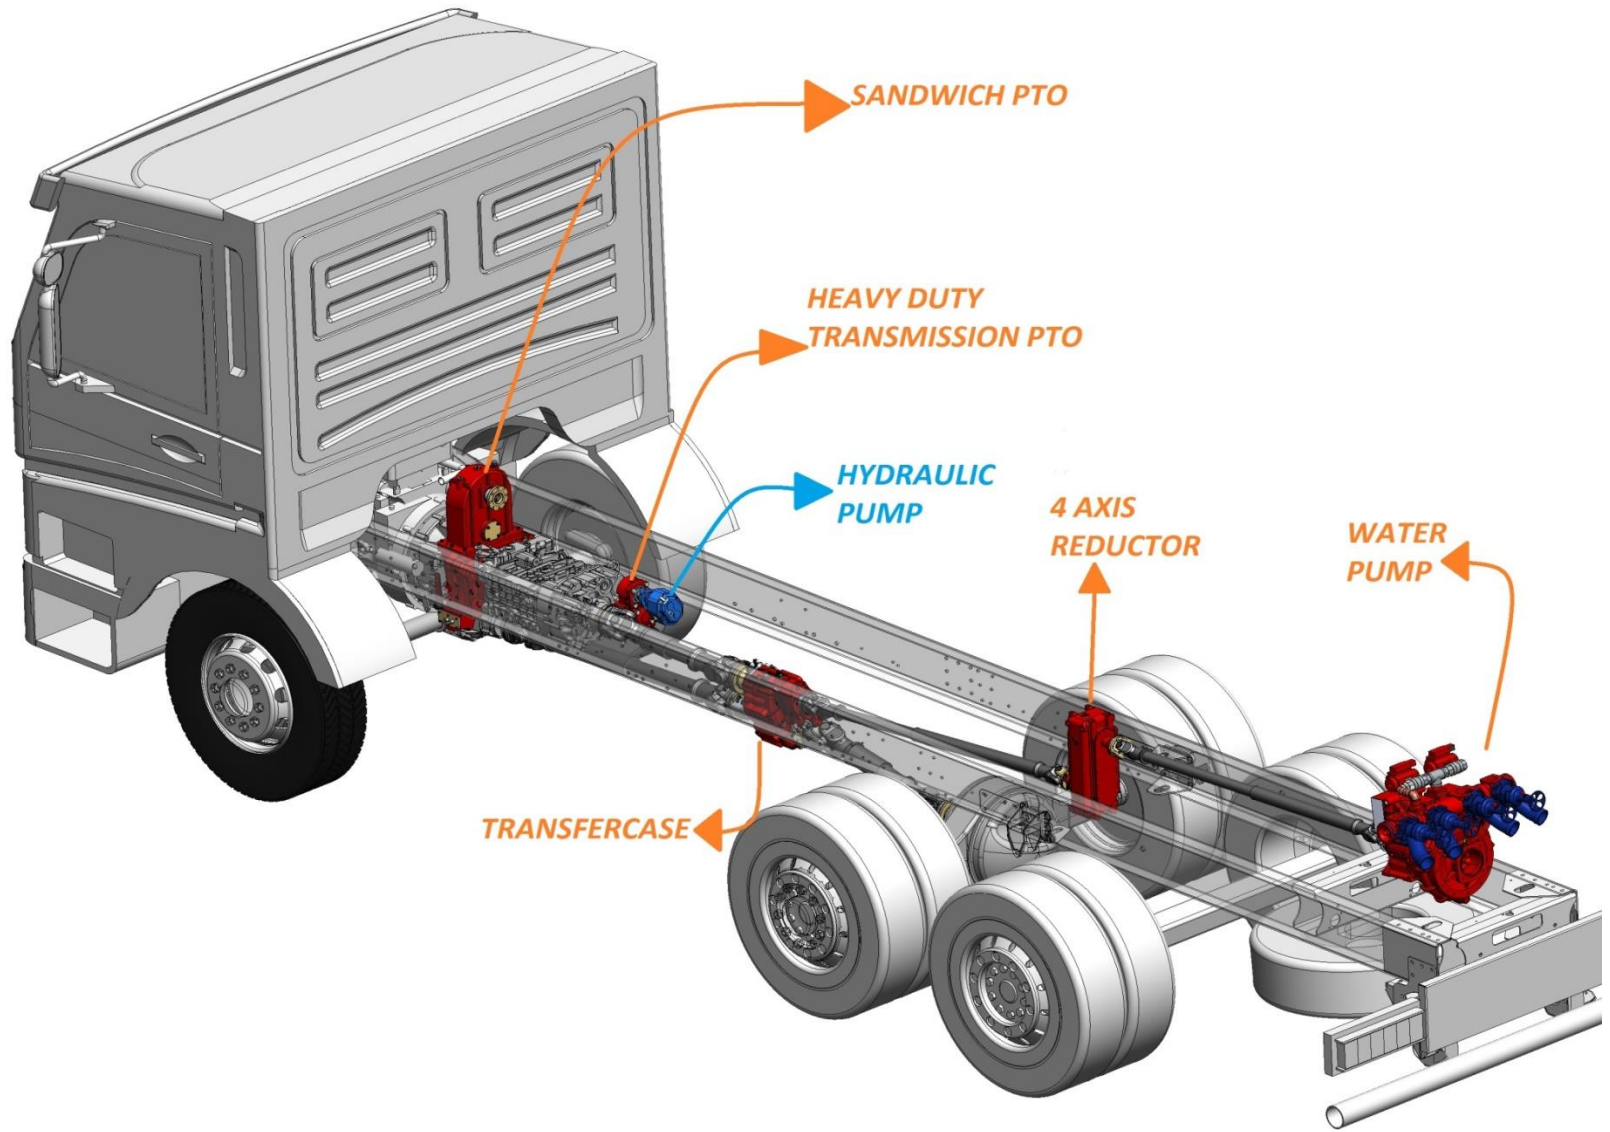

**KOZANOĞLU
KOZMAKSAN**
ENDÜSTRİYEL MAKİNA İNŞAAT TİCARET VE DİŞ PAZARLAMA LİMİTED ŞİRKETİ

1. ASO OSB Erkunt Cad. No:6
06935 Sincan - Ankara - TÜRKİYE

+90 312 - 267 39 71
+90 312 - 267 38 72

export@kozmaksan.com.tr
www.kozmaksan.com.tr