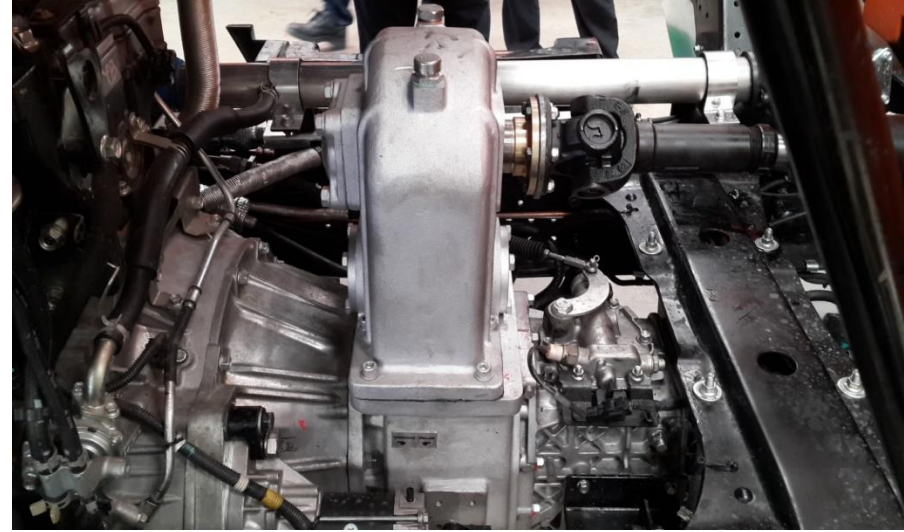

1. ASO OSB Erkunt Cad. No:6
06935 Sincan - Ankara - TÜRKİYE

+90 312 - 267 39 71
+90 312 - 267 38 72

export@kozmaksan.com.tr
www.kozmaksan.com.tr