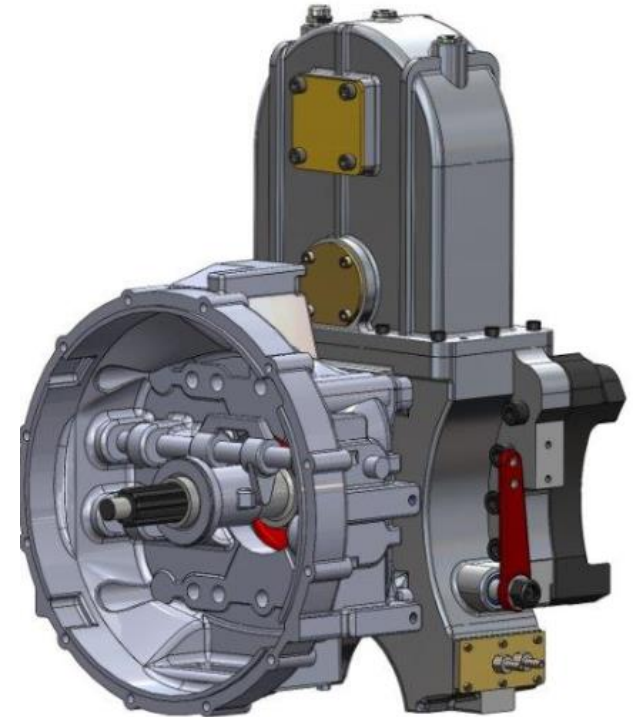

SANDWICH PTOs GENERAL FEATURES

- **PUMP & ROLL FEATURE**
- **BODY MATERIAL is COMPATIBLE WITH MAIN TRANSMISSION**
- **G POINTS HAVE SEEN INJECTION MOULDING PROCESS**
- **VARIOUS GEAR RATIOS**
- **ALL FLANGE TYPE ARE AVAILABLE (ISO, UNI...)**
- **BUILT IN OIL COOLER**
- **MANUEL&PNEUMATIC CONTROL OPTIONS**
- **VITON SEALING COMPONENTS**

ADVANTAGES OF THE SANDWICH PTO COMPARING TO SPLIT SHAFT UNIT

- **IT IS A DIFFERENT SYSTEM FROM TRANSMISSION AND THE ENGINE. THAT'S WHY NEITHER ENGINE NOR TRANSMISSION IS UNDER ANY RISK OF BREAKDOWN. IT WORKS IN BETWEEN THE TRANSMISSION AND ENGINE BUT IT HAS A UNIQUE DESIGN.**
- **IT CAN BE REDESIGNED DEPENDS ON THE POWER OF PUMP AND MOUNTING TYPE.**
- **IT TRANSMITS THE %85 POWER OF ENGINE TO THE WATER PUMP.**
- **IT CAN BE USED WHILE MOVING AND STANDING**
- **IT DOESN'T EFFECTS THE AERODYNAMIC OF THE VEHICLE**
- **NO NEED TO RE DESIGN THE DRIVE SHAFT THAT MUCH COMPARING TO SPLIT SHAFT PTOs.**
- **EASY TO OPERATE AND MAINTENANCE COMPARING TO SPLIT SHAFT PTOs**
- **BUILT IN OIL COOLER**
- **MORE DURABLE COMPARING TO SPLIT SHAFT PTOs.**
- **WORKS SILENTLY**